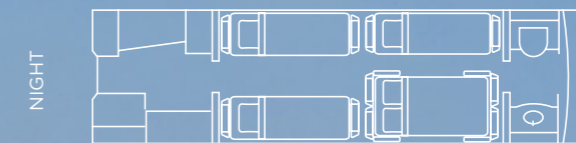

Pets allowed
Yes

Cruise speed
980 km/h

Max range
4440 km

Max cruise altitude
47 000 FT

Number of luggage
12

Luggage compartment
accessible in flight
Yes

Satellite phone
Yes

7,99 m