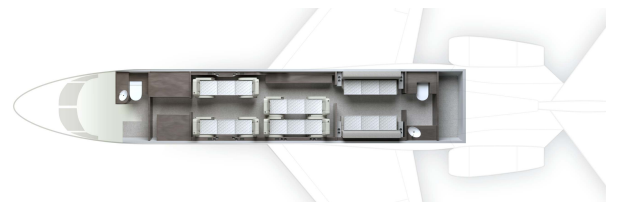

DAY CONFIGURATION

NIGHT CONFIGURATION

DESCRIPTION

Year of manufacture	2011
Passenger capacity	12
Night configuration (Nbr of single & Nbr of double bed)	4 single beds / 1 big double bed
Cabin attendant	YES
Warm catering	YES
Espresso Coffee Machine	YES
Lavatory	YES
Wi-Fi	YES
Airshow	YES
Screen	YES
CD /DVD player	YES

Satellite phone	YES
Smoking allowed	NO
Pets allowed	NO
Length	11,91 m
Width	2,34 m
Height	1,88 m
Luggage capacity	4 m³
Number of standard luggages (pcs)	13 standard sized + hand luggage
Luggage compartment acesible in flight	YES