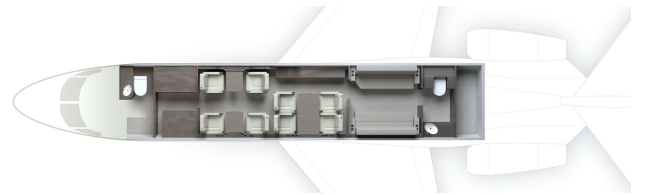

DASSAULT FALCON 7X

OE-***

The Falcon 7X is the most technologically advanced business jet in service anywhere in the world today. Sleek yet practical, it is redefining ownership, pilot and passenger performance.

DAY CONFIGURATION

NIGHT CONFIGURATION

DESCRIPTION

Year of manufacture	2011
Passenger capacity	12
Night configuration (Nbr of single & Nbr of double bed)	4 single beds / 1 big double bed
Cabin attendant	YES
Warm catering	YES
Espresso Coffee Machine	YES
Lavatory	YES
Wi-Fi	YES
Airshow	YES
Screen	YES
CD /DVD player	YES

Satellite phone	YES
Smoking allowed	NO
Pets allowed	NO
Length	11,91 m
Width	2,34 m
Height	1,88 m
Luggage capacity	4 m³
Number of standard luggages (pcs)	13 standard sized + hand luggage
Luggage compartment acesible in flight	YES

PERFORMANCE

Cruise speed	0,85 Mach
Cruise speed	903 km/h
Max cruise altitude	51000 ft
Max range	5950 nm
Max range	11000 km
Max Flight Time	12:00 hrs