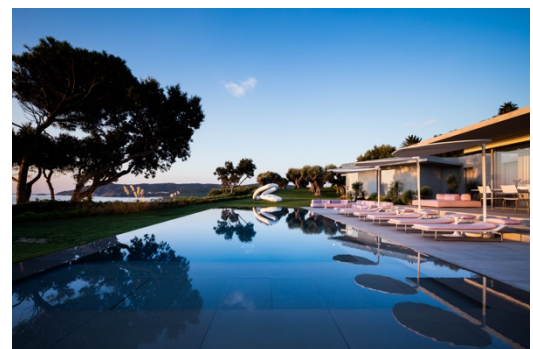

SPARFELL acts as the guests' travel agency and is committed to delivering outstanding personal service while maintaining the highest level of professionalism, allowing guests to live unforgettable experiences.