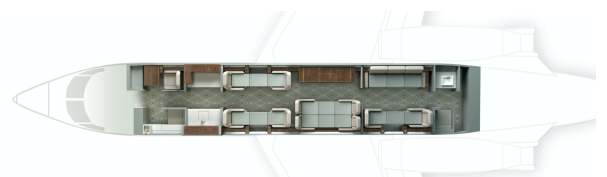

GULFSTREAM 650ER

OE-LTF

The legendary Gulfstream G650ER sets the standard for performance in business aviation. With one speed record after another, you simply cannot fly farther faster. The spacious interior is a refined getaway above the clouds where supreme comfort meets high design and innovation.

DAY CONFIGURATION

NIGHT CONFIGURATION

DESCRIPTION

Year of manufacture	2018
Passenger capacity	13
Night configuration (Nbr of single & Nbr of double bed)	3 single beds / 1 double bed
Cabin attendant	YES
Warm catering	YES
Espresso Coffee Machine	YES
Lavatory	YES
Wi-Fi	YES
Airshow	YES
Screen	YES
CD /DVD player	YES

Satellite phone	YES
Smoking allowed	NO
Pets allowed	NO
Length	14,27 m
Width	2,49 m
Height	1,91 m
Luggage capacity	5,52 m³
Number of standard luggages (pcs)	13 standard sized + hand luggage
Luggage compartment acesible in flight	YES

PERFORMANCE

Cruise speed	0,90 Mach
Cruise speed	956 km/h
Max cruise altitude	51000 ft
Max range	7500 nm
Max range	13890 km
Max Flight Time	14:30 hrs