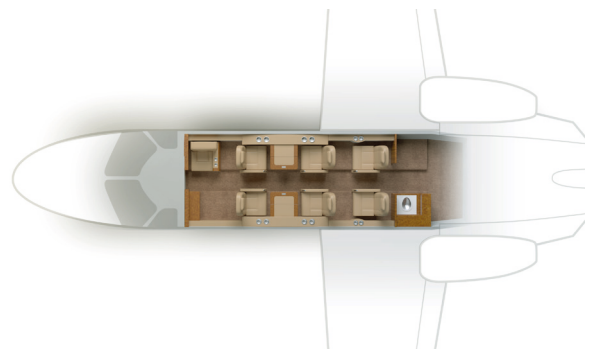

CESSNA CITATION CJ2+ OE-FXM

With its comfortable cabin for up to six passengers, the Citation CJ2+ is the perfect aircraft for inter-city flights, as it can take-off and land on even the smallest airports. It offers great versatility and flexibility.

CONFIGURATION

DESCRIPTION

Year of manufacture	2007*
Passenger capacity	6
Night configuration (Nbr of single & Nbr of double bed)	NO
Cabin attendant	NO
Warm catering	NO
Espresso Coffee Machine	NO
Lavatory	YES
Wi-Fi	NO
Airshow	NO
Screen	NO
CD /DVD player	NO

* Refurbished in 2017

Satellite phone	NO
Smoking allowed	NO
Pets allowed	Only small + cleaning
Length	4,78 m
Width	1,47 m
Height	1,45 m
Luggage capacity	1,90 m³
Number of standard luggages (pcs)	6 standard sized
Luggage compartment accesible in flight	NO

PERFORMANCE

Cruise speed	0,73 Mach
Cruise speed	760 km/h
Max cruise altitude	45000 ft
Max range	1300 nm
Max range	2400 km
Max Flight Time	03:00 hrs *

* Max Range / Flight time depends on pax load + winds / check with OPS