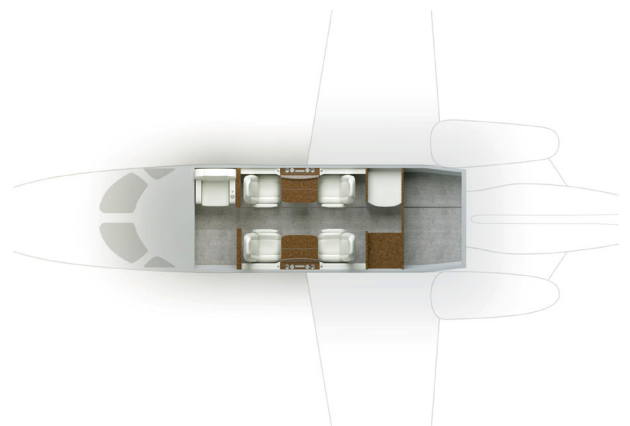

EMBRAER PHENOM 100E F-HBOD

This Phenom 100E from 2017 leads the way for performance being one of the fastest jets in its category, outperforming its rivals with its next generation technology. Delivering effortless symmetry through clean and simple lines, this light-jet offers unsurpassed comfort and style in its class, for up to six passengers.

CONFIGURATION

DESCRIPTION

Year of manufacture	2017
Passenger capacity	6
Night configuration (Nbr of single & Nbr of double bed)	NO
Cabin attendant	NO
Warm catering	NO
Espresso Coffee Machine	NO
Lavatory	YES
Wi-Fi	NO
Airshow	NO
Screen	NO
CD /DVD player	YES

Satellite phone	YES
Smoking allowed	YES
Pets allowed	YES
Length	3,35 m
Width	1,55 m
Height	1,50 m
Luggage capacity	1,50 m³
Number of standard luggages (pcs)	4 standard sized
Luggage compartment accessible in flight	NO

PERFORMANCE

Cruise speed	0,6 Mach
Cruise speed	700 km/h
Max cruise altitude	41000 ft
Max range	1050 nm
Max range	1950 km
Max Flight Time	02:40 hrs*

* Max Range / Flight time depends on pax load + winds / check with OPS